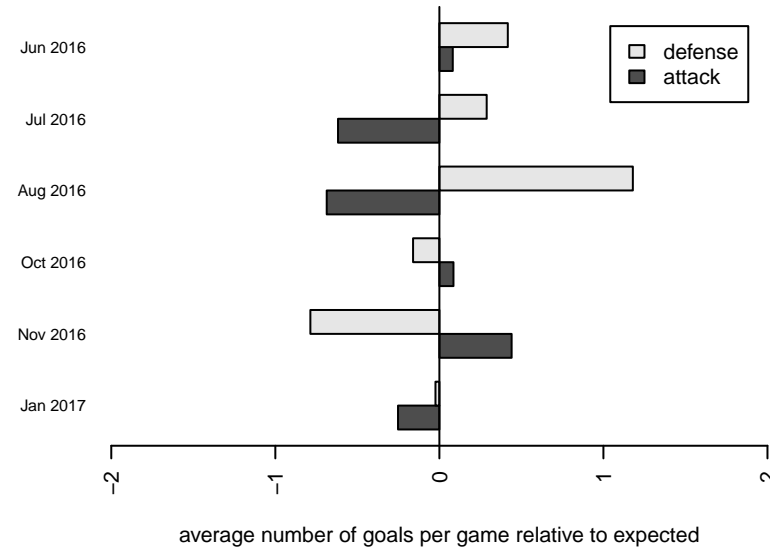

Performance relative to 13 month average