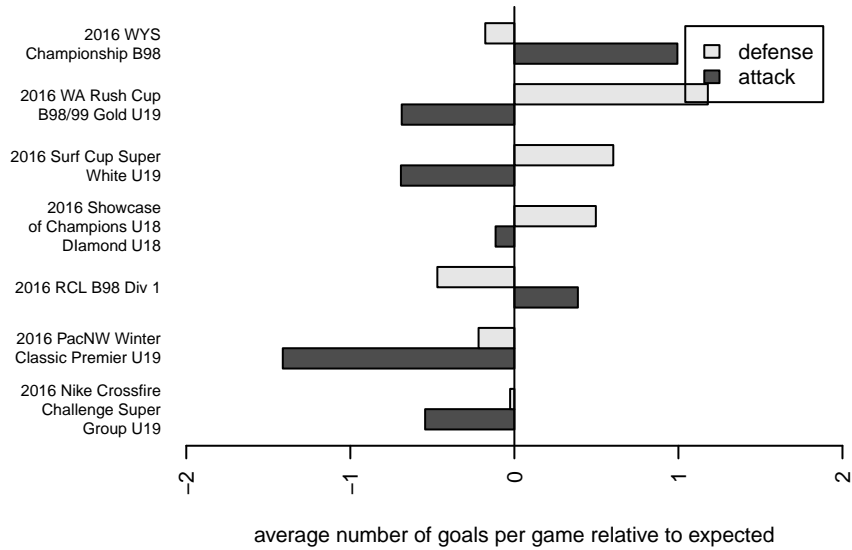

Performance relative to 13 month average