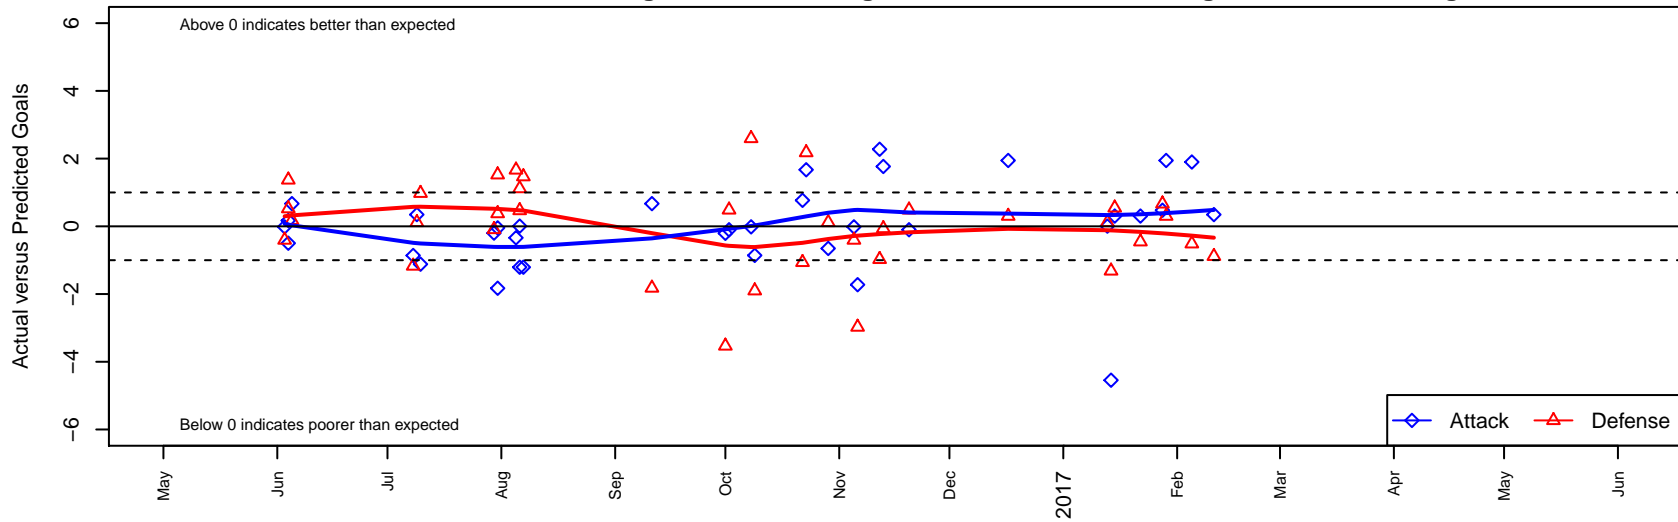

WA Rush B98

Washington Rush SC
 Everett, WA
 B98 total strength=1850
 attack=54.84 defense=26.38
 fall league = RCL B98 Div 1

alt names used:
 WASHINGTON RUSH WA RUSH B98 (WA)
 Washington Rush B98 A
 WASHINGTON RUSH WA RUSH B98 (WA)
 WASHINGTON RUSH B98 (WA)
 WASHINGTON RUSH B98 (WA)
 Washington Rush B98 A

Venues played:
 2016 Showcase of Champions U18 Diamond L
 2016 Showcase of Champions U19 Diamond U
 2016 Nike Crossfire Challenge Super Group U'
 2016 Surf Cup Super White U19
 2016 WA Rush Cup B98/99 Gold U19
 2016 RCL B98 Div 1
 2016 PacNW Winter Classic Premier U19
 2016 WYS Championship B98

WA Rush B98
 Dots are actual minus expected GF (blue circles) and GA (red triangles).
 Blue line is smoothed change in attack strength. Red is smoothed change in defense strength.

**attack and defense variance (black dot)
relative to other teams
and top 10 in region**