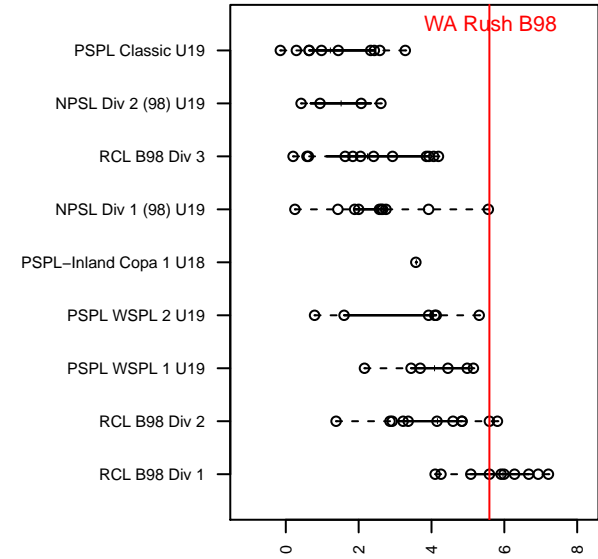

**attack and defense rating
relative to others at age
and all opponents in last 13 months**