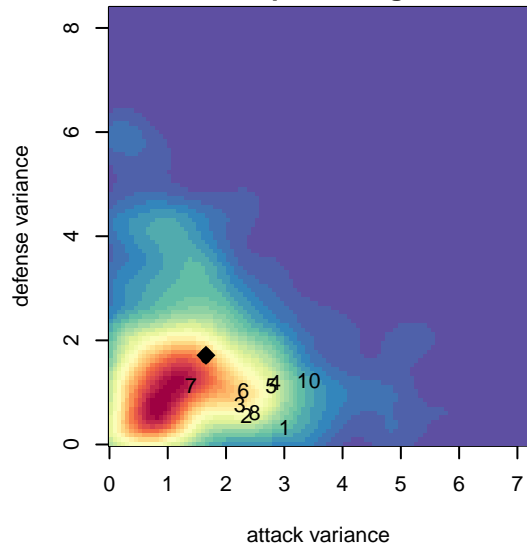

WA Rush B98

Washington Rush SC
 Everett, WA
 B98 total strength=1850
 attack=54.84 defense=26.38
 fall league = RCL B98 Div 1

alt names used:
 WASHINGTON RUSH WA RUSH B98 (WA)
 Washington Rush B98 A
 WASHINGTON RUSH WA RUSH B98 (WA)
 WASHINGTON RUSH B98 (WA)
 WASHINGTON RUSH B98 (WA)
 Washington Rush B98 A

WA Rush B98
 Dots are actual minus expected GF (blue circles) and GA (red triangles).
 Blue line is smoothed change in attack strength. Red is smoothed change in defense strength.

**attack and defense variance (black dot)
relative to other teams
and top 10 in region**