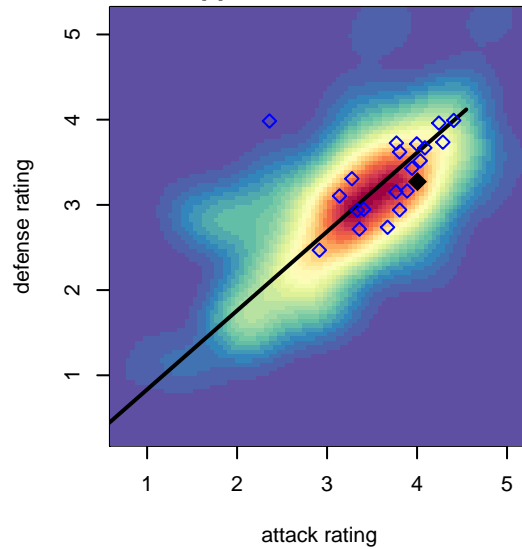

**attack and defense rating
relative to others at age
and all opponents in last 13 months**